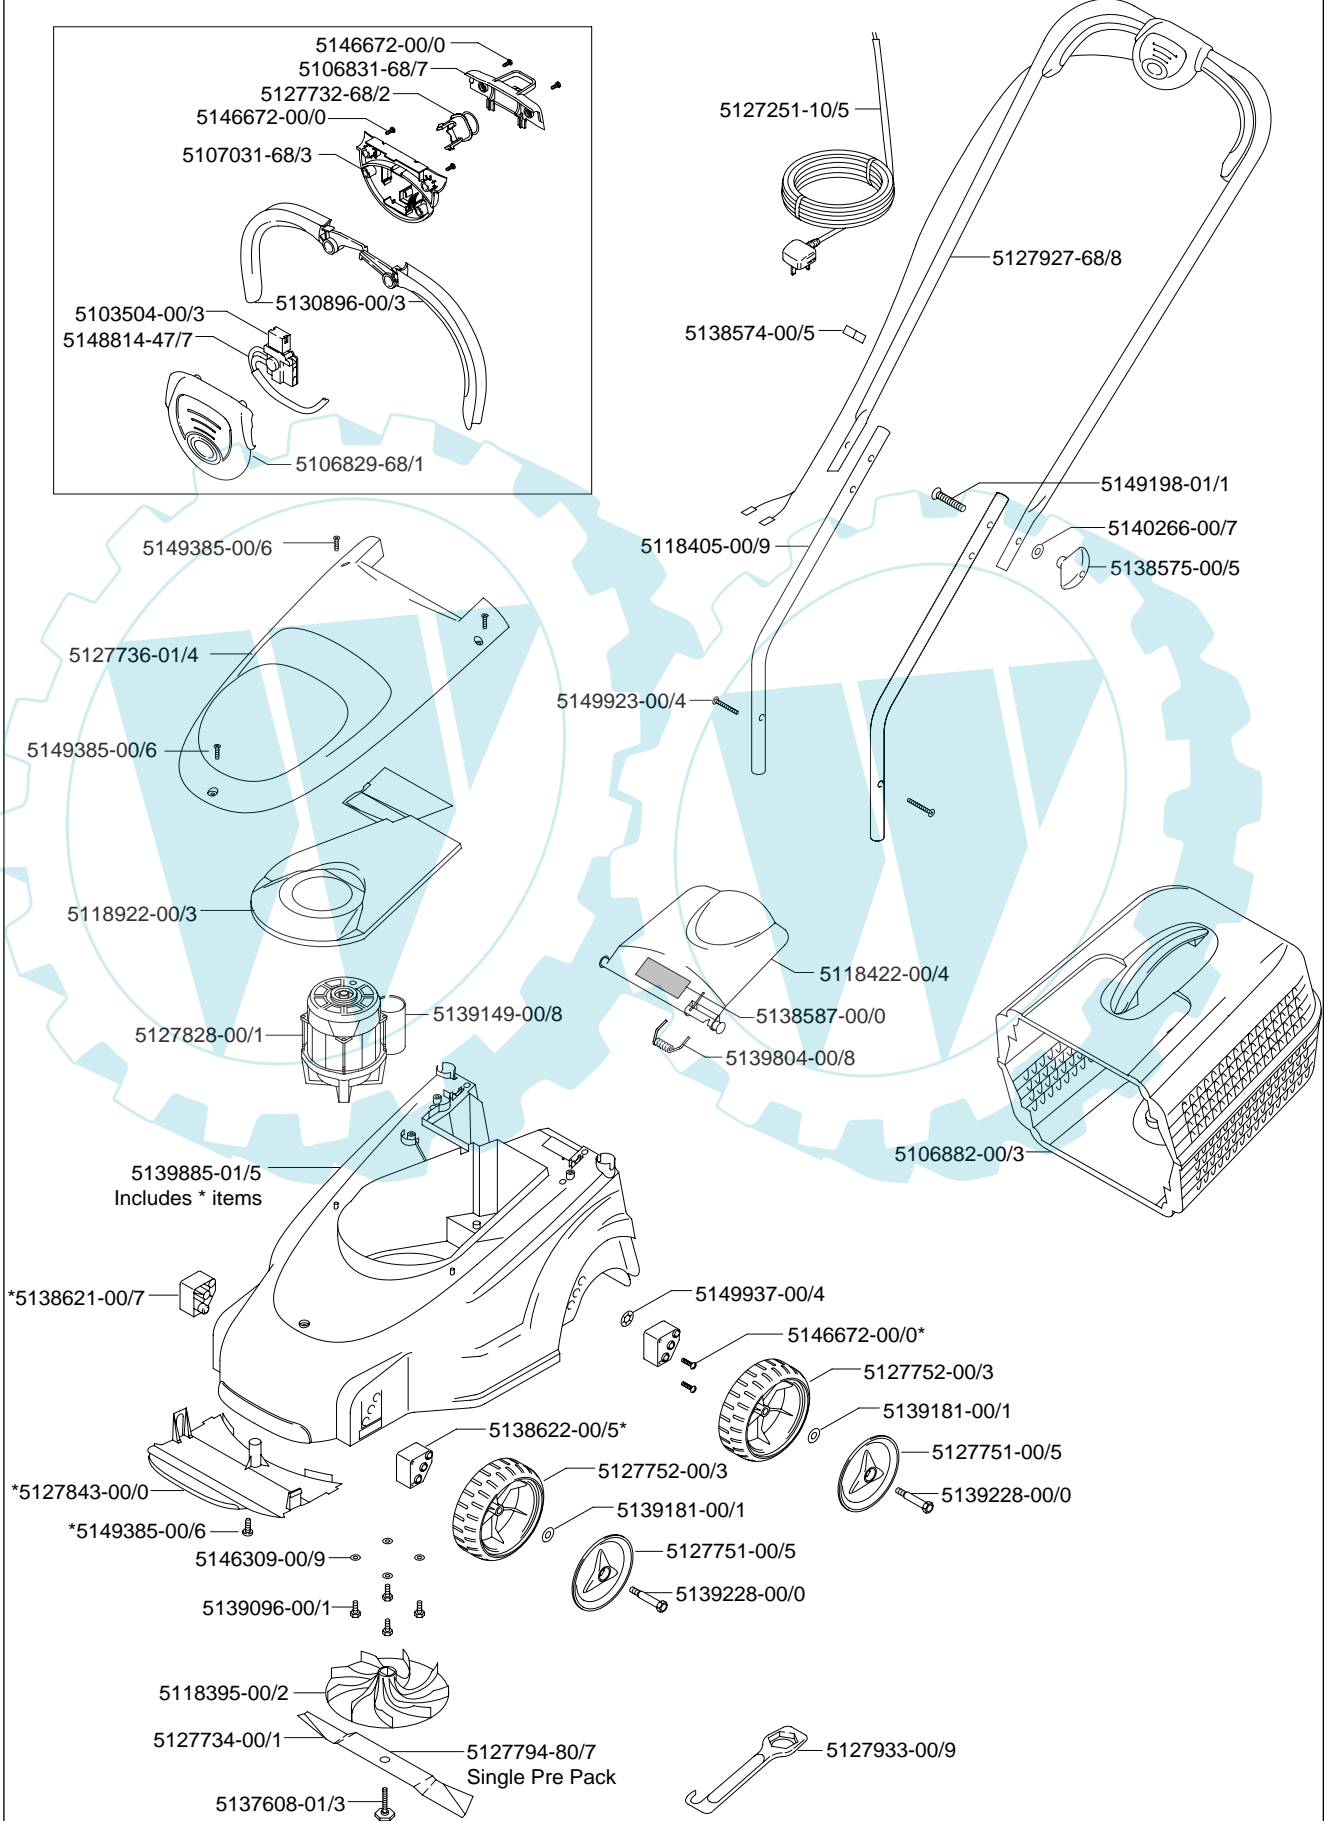

MODEL **RE 320**
9643202-01

RE320

Electric wheeled lawnmower

The modern way to a traditional lawn finish

- 32cm (13 inch) metal blade.
- Ideal for small to medium sized lawns.
- Powerful but quiet 1000W motor for cutting in tough conditions.
- Unique, advanced switch system for easy, comfortable right or left handed use.
- Large capacity 28 litre grassbox.
- Can be used with or without the grassbox.
- Adjustable cutting heights.

Features

Motor Power	1000W
Cutting Width	32 cm
Heights of cut	3 (20 - 50 mm)
Grassbox Capacity	28 Litres
Carton Dimensions	705x455x422 mm
Weight (Unpacked)	10.5Kg
Weight (Packed)	14.5 Kg