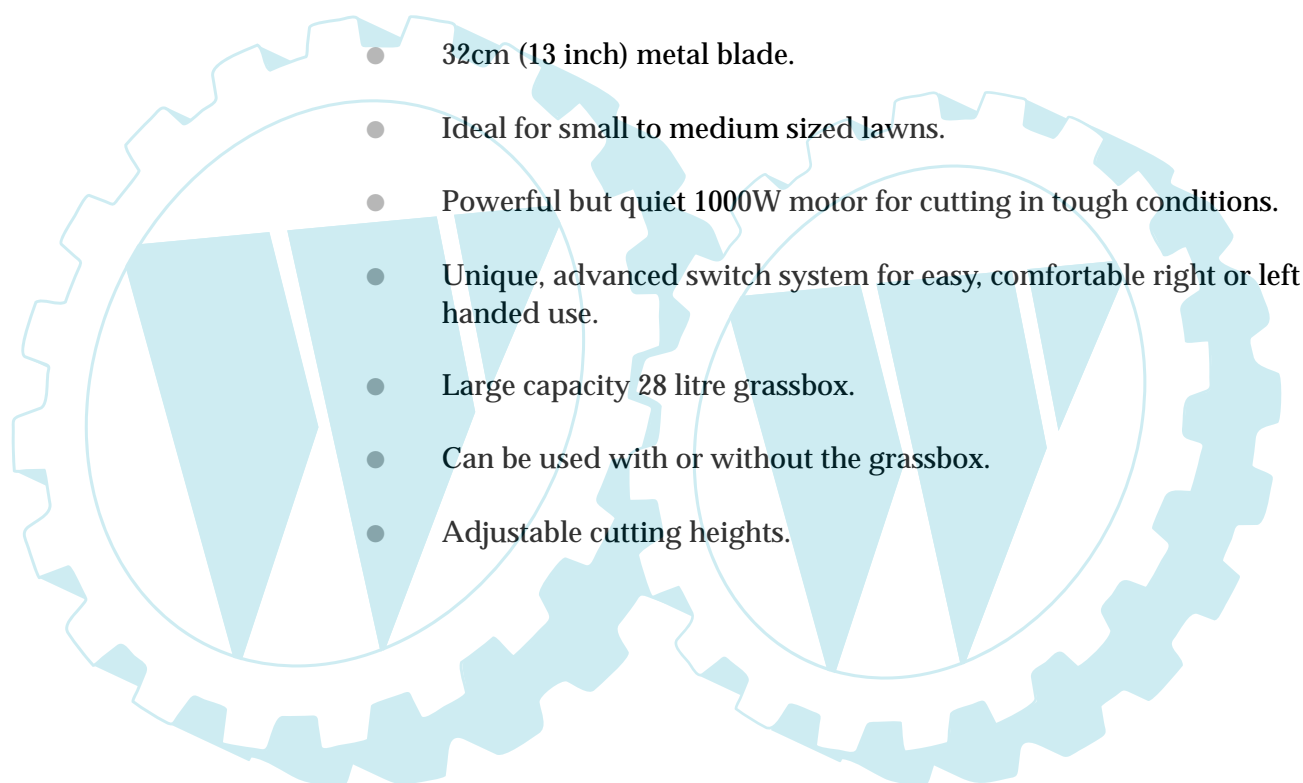

MODEL **RE 320**
9643202-01

RE320

Electric wheeled lawnmower

The modern way to a traditional lawn finish

- 32cm (13 inch) metal blade.
- Ideal for small to medium sized lawns.
- Powerful but quiet 1000W motor for cutting in tough conditions.
- Unique, advanced switch system for easy, comfortable right or left handed use.
- Large capacity 28 litre grassbox.
- Can be used with or without the grassbox.
- Adjustable cutting heights.

Features

Motor Power	1000W
Cutting Width	32 cm
Heights of cut	3 (20 - 50 mm)
Grassbox Capacity	28 Litres
Carton Dimensions	705x455x422 mm
Weight (Unpacked)	10.5Kg
Weight (Packed)	14.5 Kg